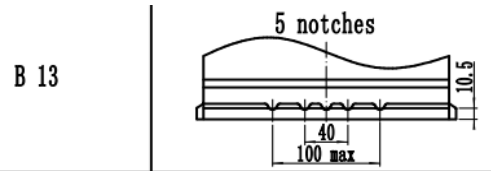

Base Hold Down